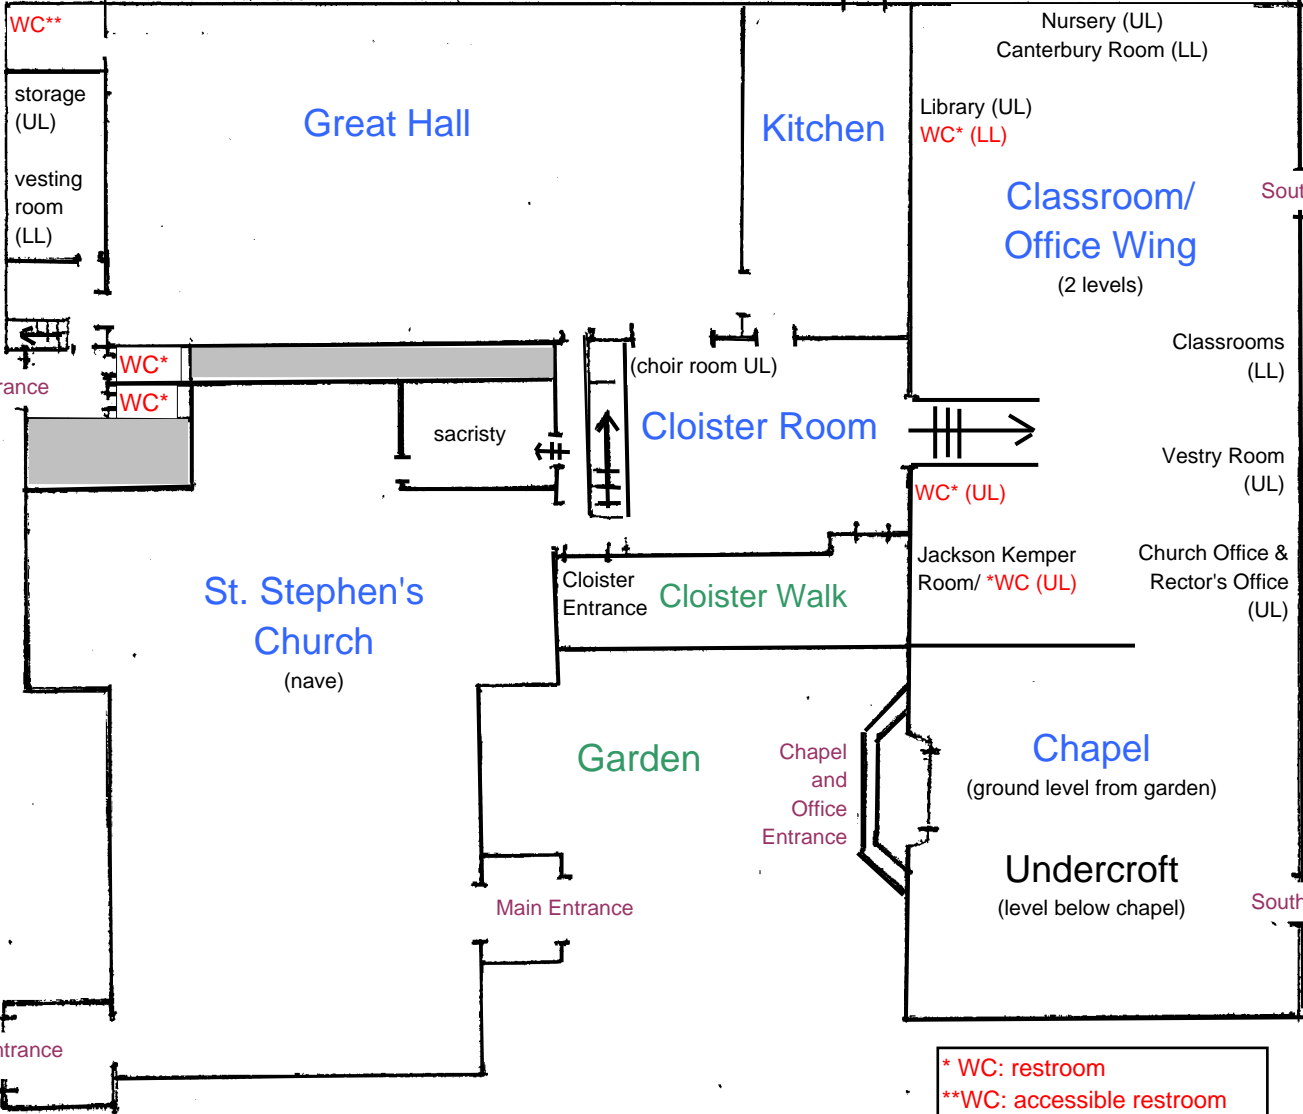

← North

ALLEY

Kitchen entrance

Southeast entrance

PARKING LOT

Eagle Street entrance

EAGLE STREET

St. Stephen's Church (nave)

Cloister Walk

Garden

Chapel and Office Entrance

Chapel

(ground level from garden)

Undercroft

(level below chapel)

Southwest entrance

Main Entrance

(choir room UL)

sacristy

WC* (UL)

Jackson Kemper Room/ *WC (UL)

Church Office & Rector's Office (UL)

Classrooms (LL)

Vestry Room (UL)

Classroom/Office Wing (2 levels)

Library (UL) WC* (LL)

Nursery (UL) Canterbury Room (LL)

Kitchen

Great Hall

WC**

storage (UL)

vesting room (LL)

WC*

WC*

Bell Tower entrance

7th STREET

* WC: restroom
**WC: accessible restroom
LL: lower level (1st floor)
UL: upper level (2nd floor)